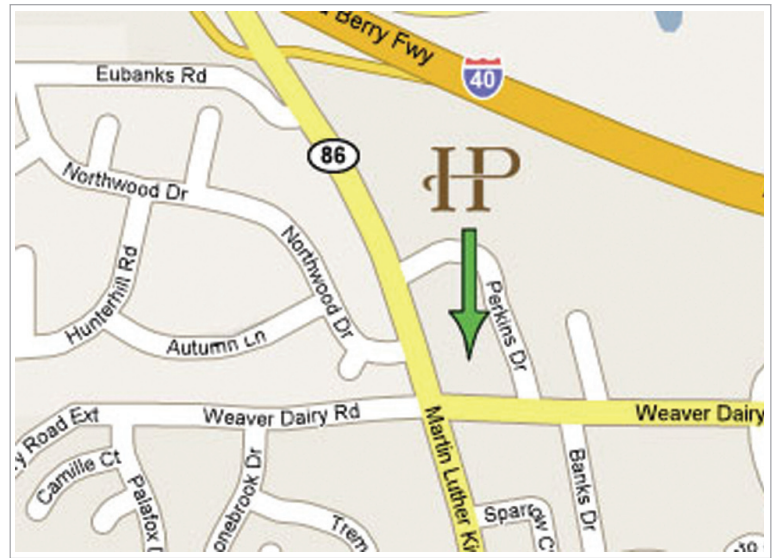

FROM NORTH OF CHAPEL HILL

- From I-85S in Durham/Hillsborough area, exit to I-40E at intersection of I-85 & I-40
- Once on I-40, take Exit #266 (Hwy. 86) towards Chapel Hill
- Turn Right off of ramp, heading South on Hwy. 86/ Martin Luther King Jr. Blvd.
- At 2nd light, turn Left on Perkins Drive
- Turn Right on Timberhill Place, then make two quick lefts in parking area
- Hamilton Point is located in the 100 building on the 2nd floor

FROM WEST OF CHAPEL HILL

- From I-85N/I-40E, continue on I-40E at I-85/I-40 split
- Once on I-40, take Exit #266 (Hwy. 86) towards Chapel Hill
- Turn Right off of ramp, heading South on Hwy. 86/ Martin Luther King Jr. Blvd.
- At 2nd light, turn Left on Perkins Drive
- Turn Right on Timberhill Place, then make two quick lefts in parking area
- Hamilton Point is located in the 100 building on the 2nd floor

FROM SOUTH OR EAST OF CHAPEL HILL

- Take I-40W to Exit #266 (Hwy. 86) towards Chapel Hill
- Turn Left off of ramp, heading South on Hwy. 86/ Martin Luther King Jr. Blvd.
- At 3rd light, turn Left on Perkins Drive
- Turn Right on Timberhill Place, then make two quick lefts in parking area
- Hamilton Point is located in the 100 building on the 2nd floor

**120 Timberhill Place  
Chapel Hill, NC 27514**